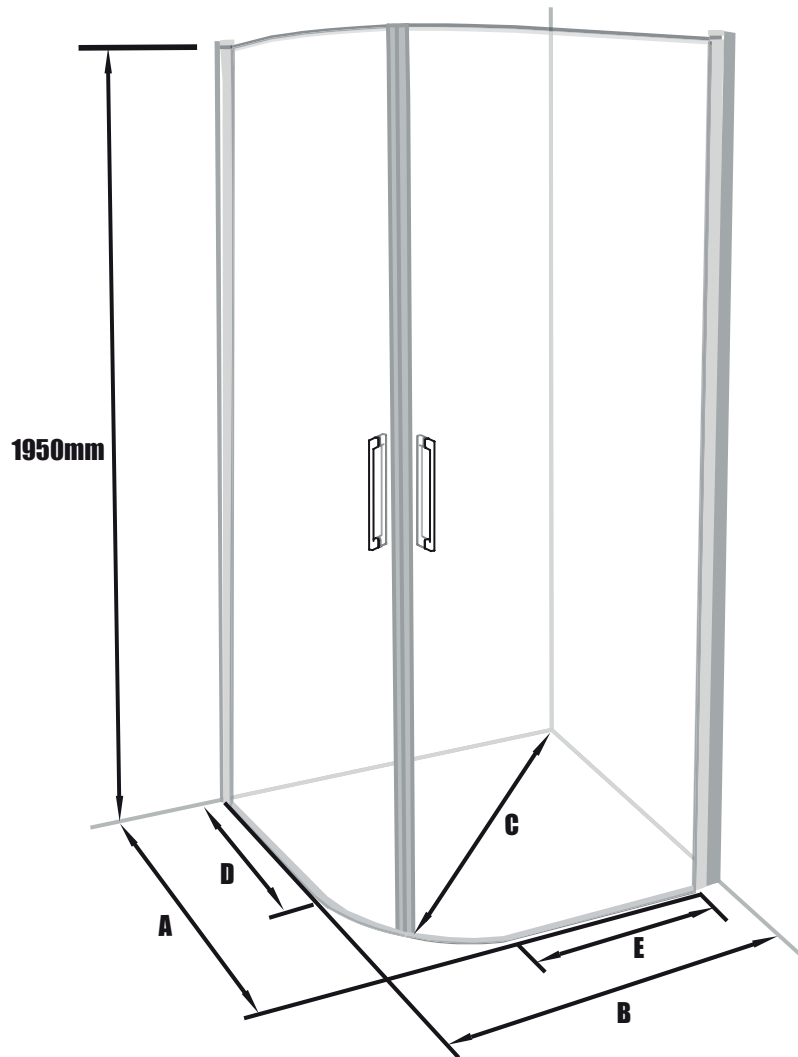

NORO®

FIX TREND R

Model	800x800	900x900	800x900	900x800
A	790-810mm	890-910mm	790-810mm	890-910mm
B	790-810mm	890-910mm	890-910mm	790-810mm
C	885-915mm	1027-1057mm	953-981mm	953-981mm
D	194mm	294mm	194mm	294mm
E	194mm	294mm	294mm	194mm
F	402mm	402mm	402mm	402mm
R	525mm	525mm	525mm	525mm