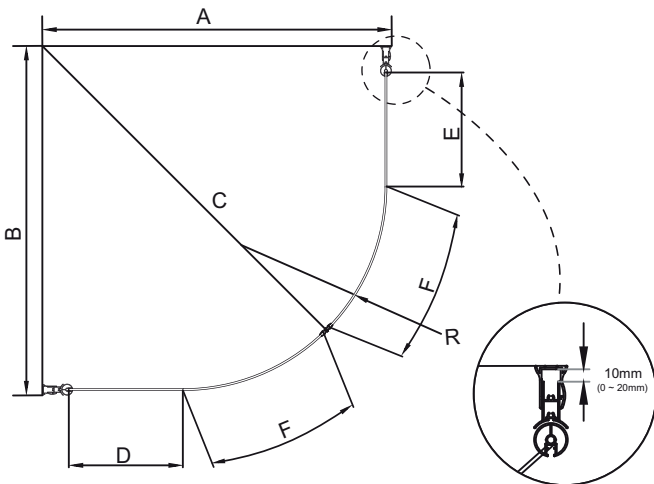

NORO®

FIX TREND R

Model	800x800	900x900	800x900	900x800
A	790-810mm	890-910mm	790-810mm	890-910mm
B	790-810mm	890-910mm	890-910mm	790-810mm
C	885-915mm	1027-1057mm	953-981mm	953-981mm
D	194mm	294mm	194mm	294mm
E	194mm	294mm	294mm	194mm
F	402mm	402mm	402mm	402mm
R	525mm	525mm	525mm	525mm