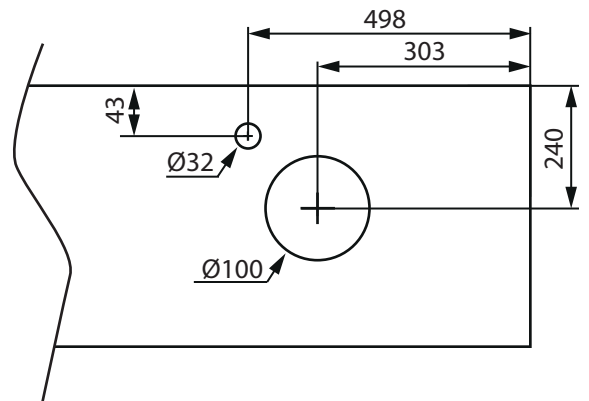

LOOP

(mm)

LIFESTYLE CONCEPT

1160

PEAK

(mm)

LIFESTYLE CONCEPT

1160