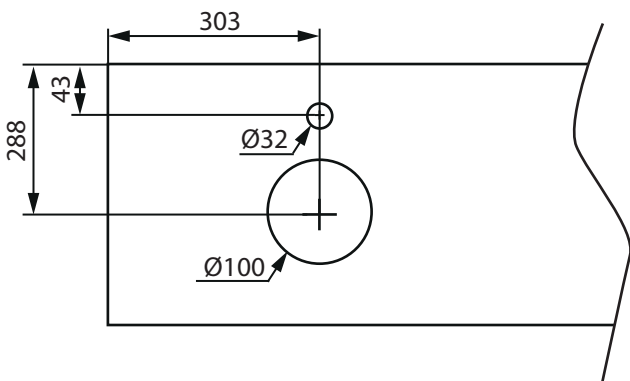

LOOP

(mm)

LIFESTYLE CONCEPT

1160

PEAK

(mm)

LIFESTYLE CONCEPT

1160