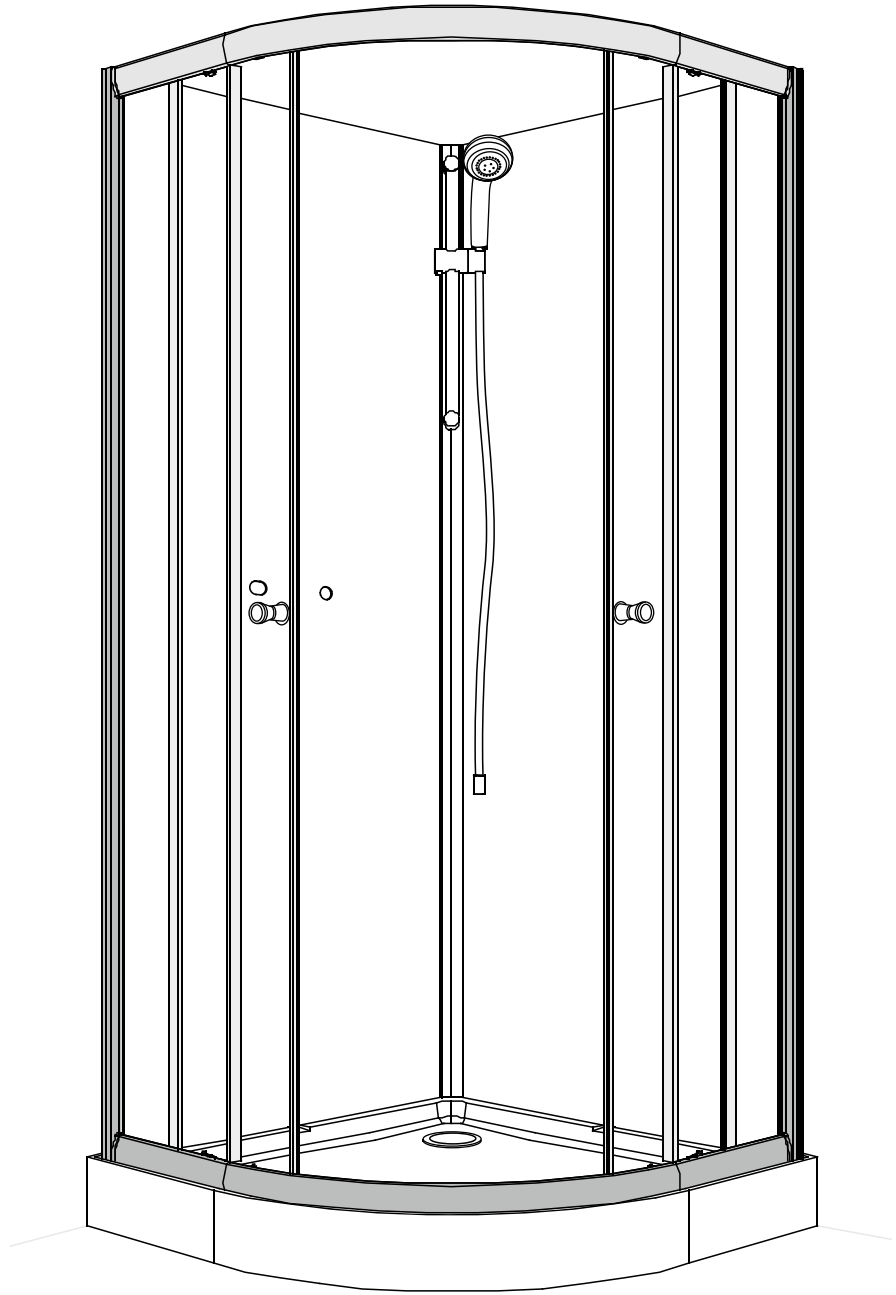

NORO[®]

LAKE

Getting started / Komma igång

 <p>EN14428</p>	<p>This product fulfils the EN14428 standard</p>		<p>Goggles are recommended to protect the eyes</p>
 <p>EN12150</p>	<p>All glass used are tempered security glass</p>		<p>Caution: Always Handle Glass With Care! Always protect the edges and corners of the glass when assembling.</p>
	<p>2 people are recommended to assemble this shower enclosure</p>		<p>Gloves are recommended to prevent slippery on glass</p>

Tools needed / Verktyg

Installing Accessories / Monteringsats

Measurement / Måttskiss

Model	90x90
A	900mm
B	900mm
C	150-160mm

Exploded view / Sprängskiss

4

5

6