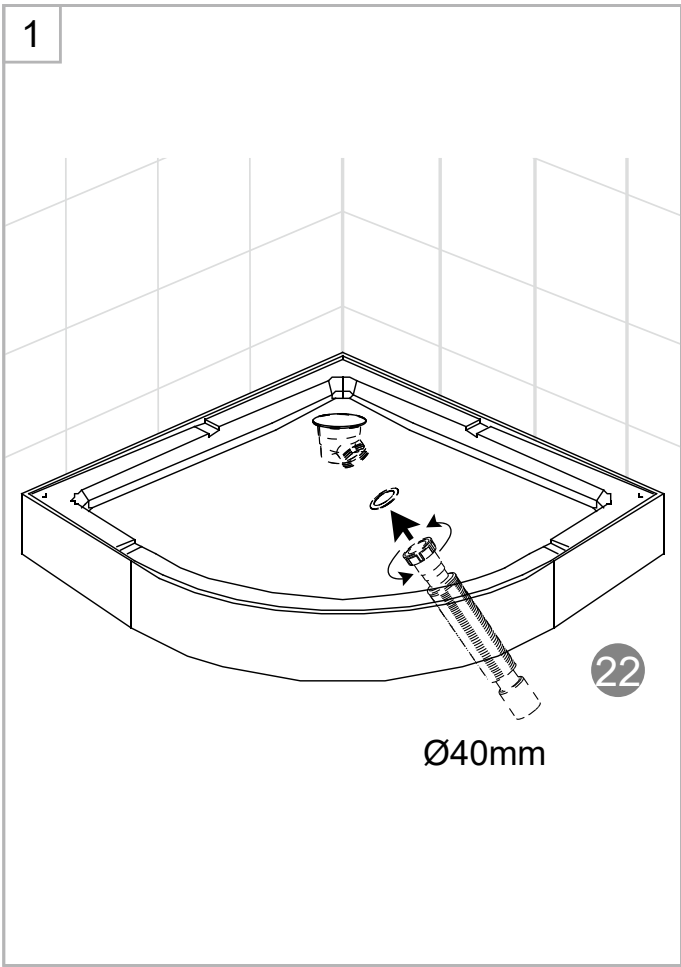

NORO[®]

LAKE

Getting started / Komma igång

 <p>EN14428</p>	<p>This product fulfils the EN14428 standard</p>		<p>Goggles are recommended to protect the eyes</p>
 <p>EN12150</p>	<p>All glass used are tempered security glass</p>		<p>Caution: Always Handle Glass With Care! Always protect the edges and corners of the glass when assembling.</p>
	<p>2 people are recommended to assemble this shower enclosure</p>		<p>Gloves are recommended to prevent slippery on glass</p>

Tools needed / Verktyg

Installing Accessories / Monteringsats

Measurement / Måttskiss

Model	90x90
A	900mm
B	900mm
C	150-160mm

Exploded view / Sprängskiss

4

5

6