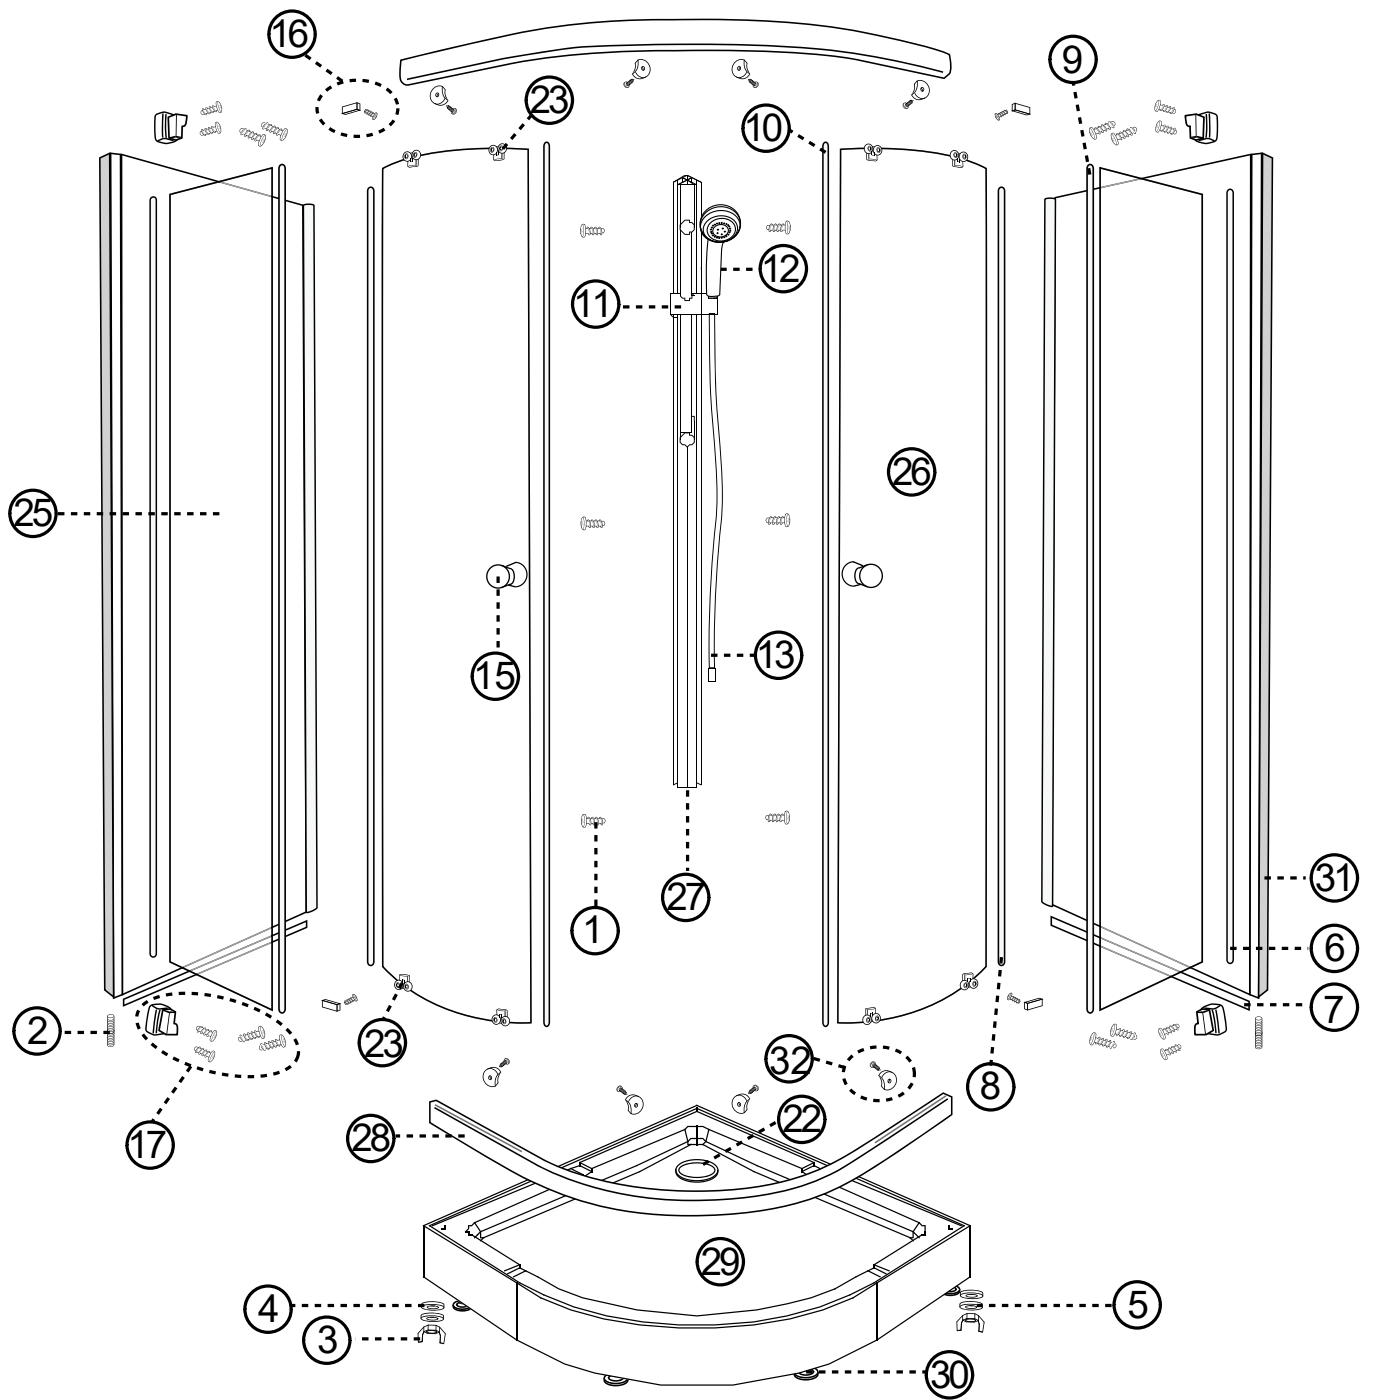

NORO[®]

LAKE

Getting started / Komma igång

 <p>EN14428</p>	<p>This product fulfils the EN14428 standard</p>		<p>Goggles are recommended to protect the eyes</p>
 <p>EN12150</p>	<p>All glass used are tempered security glass</p>		<p>Caution: Always Handle Glass With Care! Always protect the edges and corners of the glass when assembling.</p>
	<p>2 people are recommended to assemble this shower enclosure</p>		<p>Gloves are recommended to prevent slippery on glass</p>

Tools needed / Verktyg

Installing Accessories / Monteringsats

Measurement / Måttskiss

Model	90x90
A	900mm
B	900mm
C	150-160mm

Exploded view / Sprängskiss

4

5

6

15

16

17

18

19

20

21

22