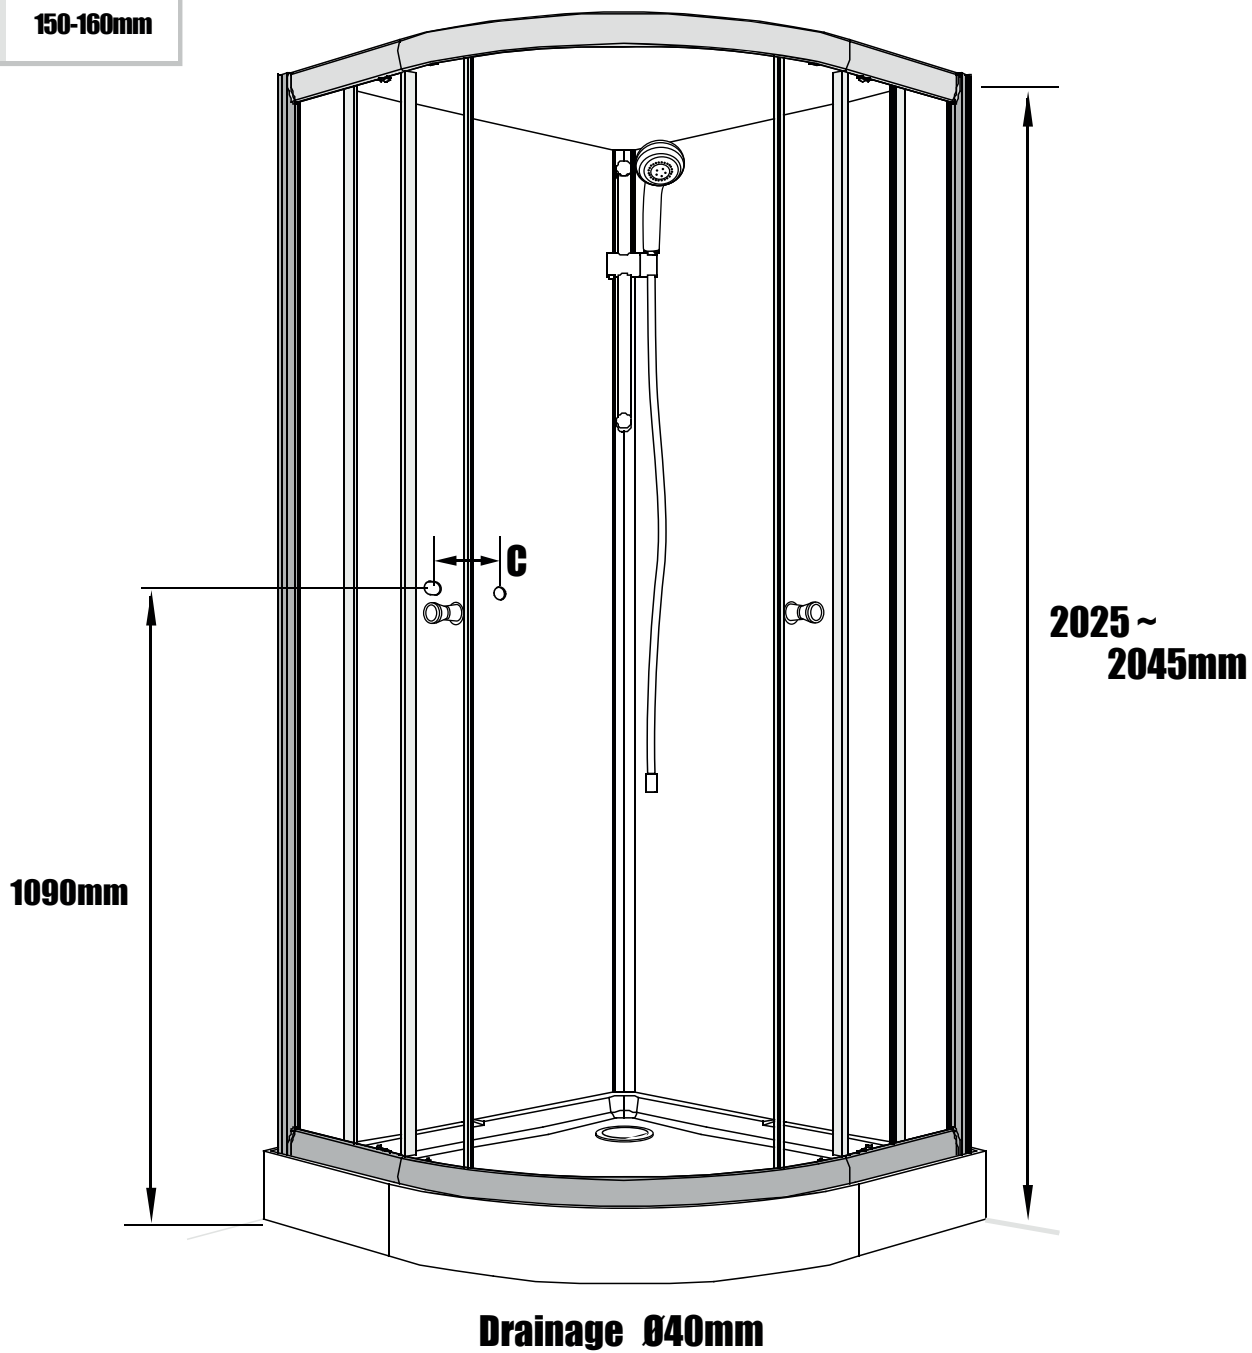

NORO[®]

LAKE

Getting started / Komma igång

 <p>EN14428</p>	<p>This product fulfils the EN14428 standard</p>		<p>Goggles are recommended to protect the eyes</p>
 <p>EN12150</p>	<p>All glass used are tempered security glass</p>		<p>Caution: Always Handle Glass With Care! Always protect the edges and corners of the glass when assembling.</p>
	<p>2 people are recommended to assemble this shower enclosure</p>		<p>Gloves are recommended to prevent slippery on glass</p>

Tools needed / Verktyg

Installing Accessories / Monteringsats

Measurement / Måttskiss

Model	90x90
A	900mm
B	900mm
C	150-160mm

Exploded view / Sprängskiss

4

5

6