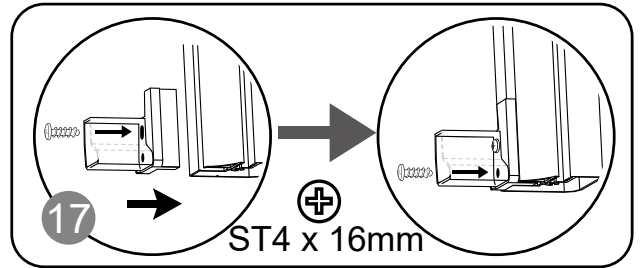

NORO[®]

LAKE

Getting started / Komma igång

 <p>EN14428</p>	<p>This product fulfils the EN14428 standard</p>		<p>Goggles are recommended to protect the eyes</p>
 <p>EN12150</p>	<p>All glass used are tempered security glass</p>		<p>Caution: Always Handle Glass With Care! Always protect the edges and corners of the glass when assembling.</p>
	<p>2 people are recommended to assemble this shower enclosure</p>		<p>Gloves are recommended to prevent slippery on glass</p>

Tools needed / Verktyg

Installing Accessories / Monteringsats

Measurement / Måttskiss

Model	90x90
A	900mm
B	900mm
C	150-160mm

Exploded view / Sprängskiss

4

5

6