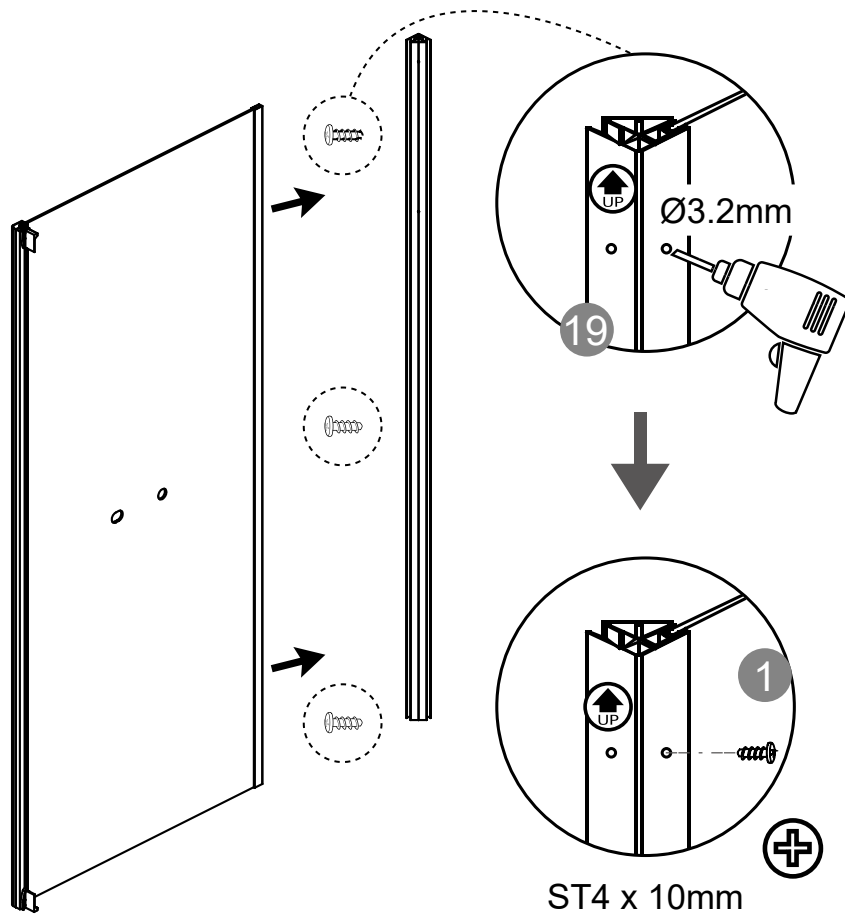

NORO[®]

LAKE

Getting started / Komma igång

 <p>EN14428</p>	<p>This product fulfils the EN14428 standard</p>		<p>Goggles are recommended to protect the eyes</p>
 <p>EN12150</p>	<p>All glass used are tempered security glass</p>		<p>Caution: Always Handle Glass With Care! Always protect the edges and corners of the glass when assembling.</p>
	<p>2 people are recommended to assemble this shower enclosure</p>		<p>Gloves are recommended to prevent slippery on glass</p>

Tools needed / Verktyg

Installing Accessories / Monteringsats

Measurement / Måttskiss

Model	90x90
A	900mm
B	900mm
C	150-160mm

Exploded view / Sprängskiss

4

5

6