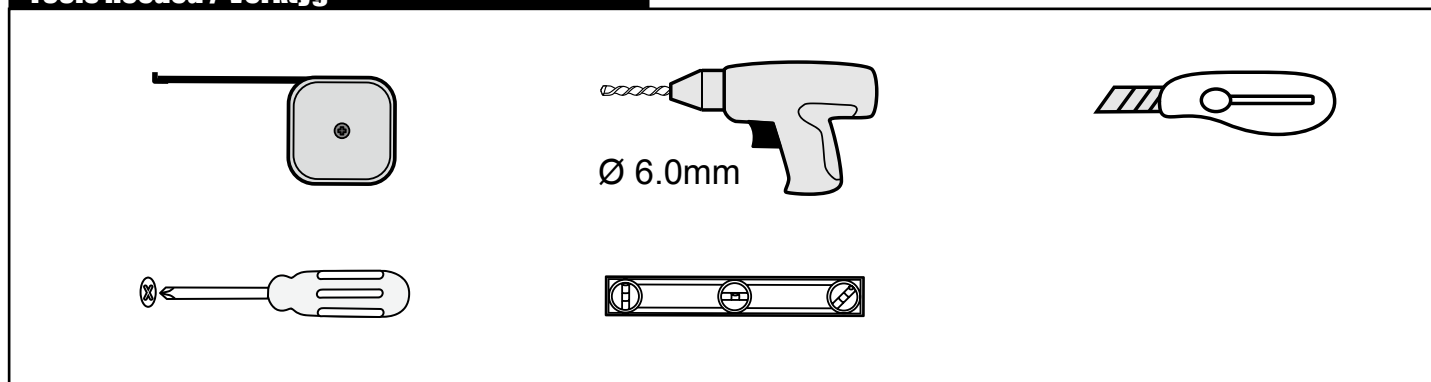

Getting started / Komma igång

EN14428	This product fulfils the EN14428 standard		Goggles are recommended to protect the eyes
EN12150	All glass used are tempered security glass		Caution: Always Handle Glass With Care! Always protect the edges and corners of the glass when assembling.
	2 people are recommended to assemble this shower enclosure		Gloves are recommended to prevent slippery on glass

Tools needed / Verktyg