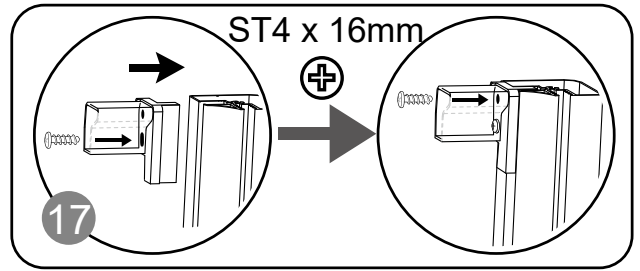

NORO[®]

LAKE

Getting started / Komma igång

 <p>EN14428</p>	<p>This product fulfils the EN14428 standard</p>		<p>Goggles are recommended to protect the eyes</p>
 <p>EN12150</p>	<p>All glass used are tempered security glass</p>		<p>Caution: Always Handle Glass With Care! Always protect the edges and corners of the glass when assembling.</p>
	<p>2 people are recommended to assemble this shower enclosure</p>		<p>Gloves are recommended to prevent slippery on glass</p>

Tools needed / Verktyg

Installing Accessories / Monteringsats

Measurement / Måttskiss

Model	90x90
A	900mm
B	900mm
C	150-160mm

Exploded view / Sprängskiss

4

5

6