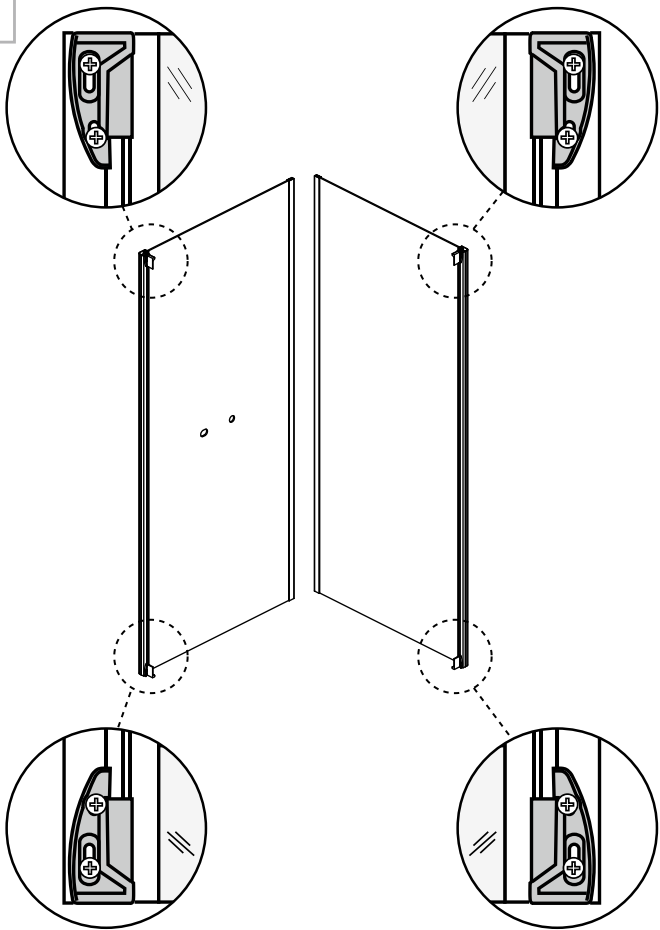

NORO[®]

LAKE

Getting started / Komma igång

 <p>EN14428</p>	<p>This product fulfils the EN14428 standard</p>		<p>Goggles are recommended to protect the eyes</p>
 <p>EN12150</p>	<p>All glass used are tempered security glass</p>		<p>Caution: Always Handle Glass With Care! Always protect the edges and corners of the glass when assembling.</p>
	<p>2 people are recommended to assemble this shower enclosure</p>		<p>Gloves are recommended to prevent slippery on glass</p>

Tools needed / Verktyg

Installing Accessories / Monteringsats

Measurement / Måttskiss

Model	90x90
A	900mm
B	900mm
C	150-160mm

Exploded view / Sprängskiss

4

5

6