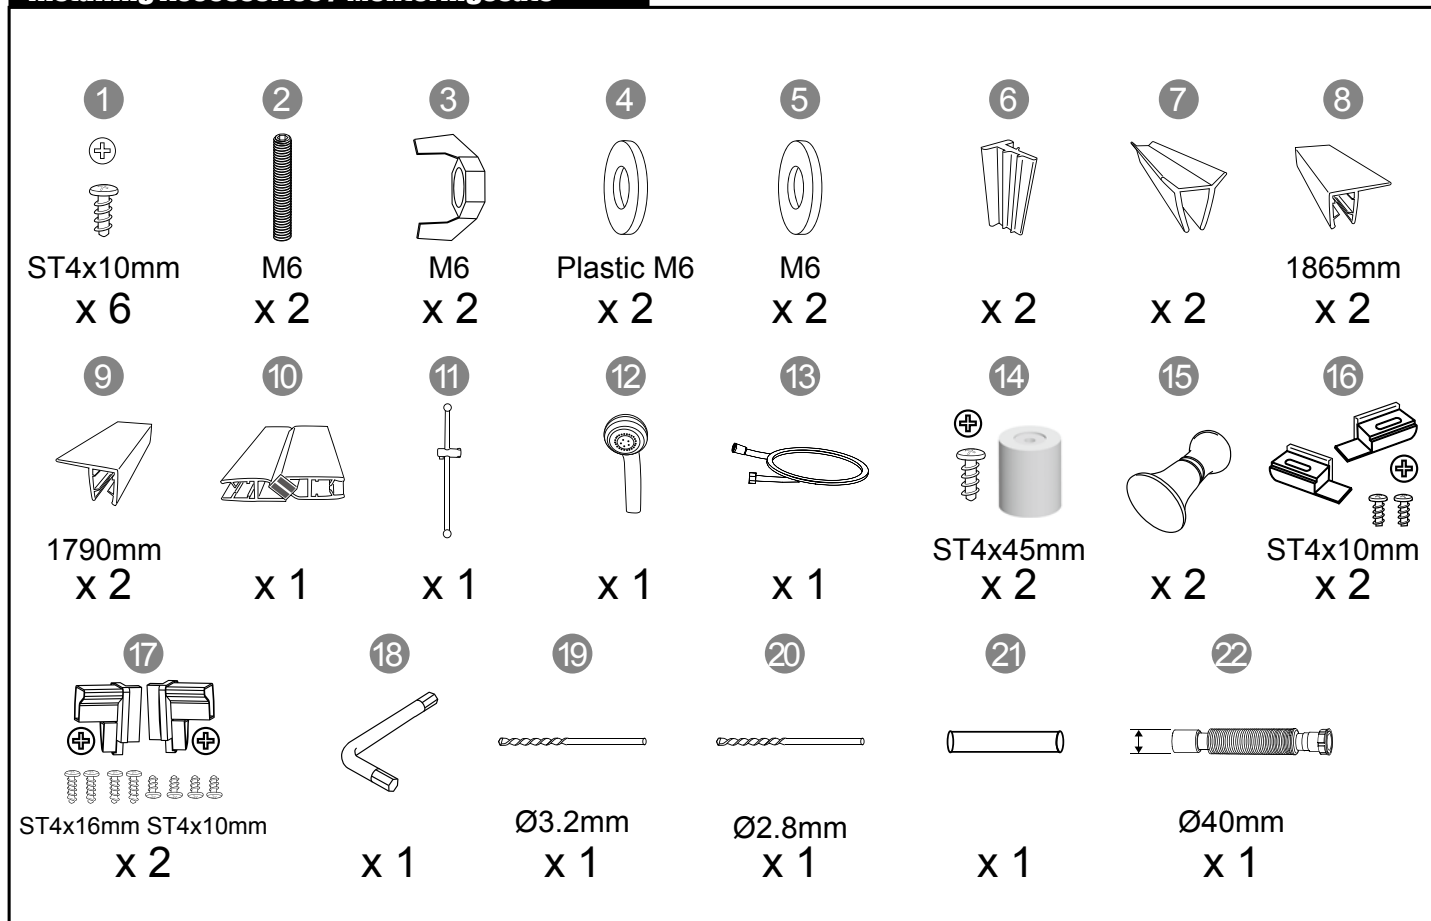

NORO[®]

LAKE

Getting started / Komma igång

 <p>EN14428</p>	<p>This product fulfils the EN14428 standard</p>		<p>Goggles are recommended to protect the eyes</p>
 <p>EN12150</p>	<p>All glass used are tempered security glass</p>		<p>Caution: Always Handle Glass With Care! Always protect the edges and corners of the glass when assembling.</p>
	<p>2 people are recommended to assemble this shower enclosure</p>		<p>Gloves are recommended to prevent slippery on glass</p>

Tools needed / Verktyg

Installing Accessories / Monteringsats

Measurement / Måttskiss

Model	90x90
A	900mm
B	900mm
C	150-160mm

Exploded view / Sprängskiss

4

5

6

7

8

9

10

11

12

13

14

15

16

17

18

19

20

21

22