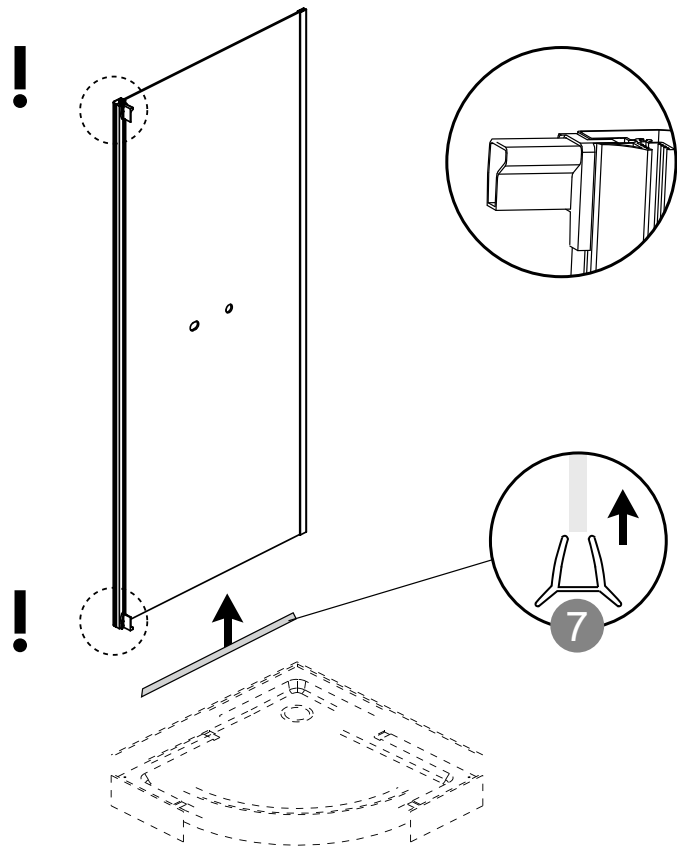

NORO[®]

LAKE

Getting started / Komma igång

 <p>EN14428</p>	<p>This product fulfils the EN14428 standard</p>		<p>Goggles are recommended to protect the eyes</p>
 <p>EN12150</p>	<p>All glass used are tempered security glass</p>		<p>Caution: Always Handle Glass With Care! Always protect the edges and corners of the glass when assembling.</p>
	<p>2 people are recommended to assemble this shower enclosure</p>		<p>Gloves are recommended to prevent slippery on glass</p>

Tools needed / Verktyg

Installing Accessories / Monteringsats

Measurement / Måttskiss

Model	90x90
A	900mm
B	900mm
C	150-160mm

Exploded view / Sprängskiss

4

5

6