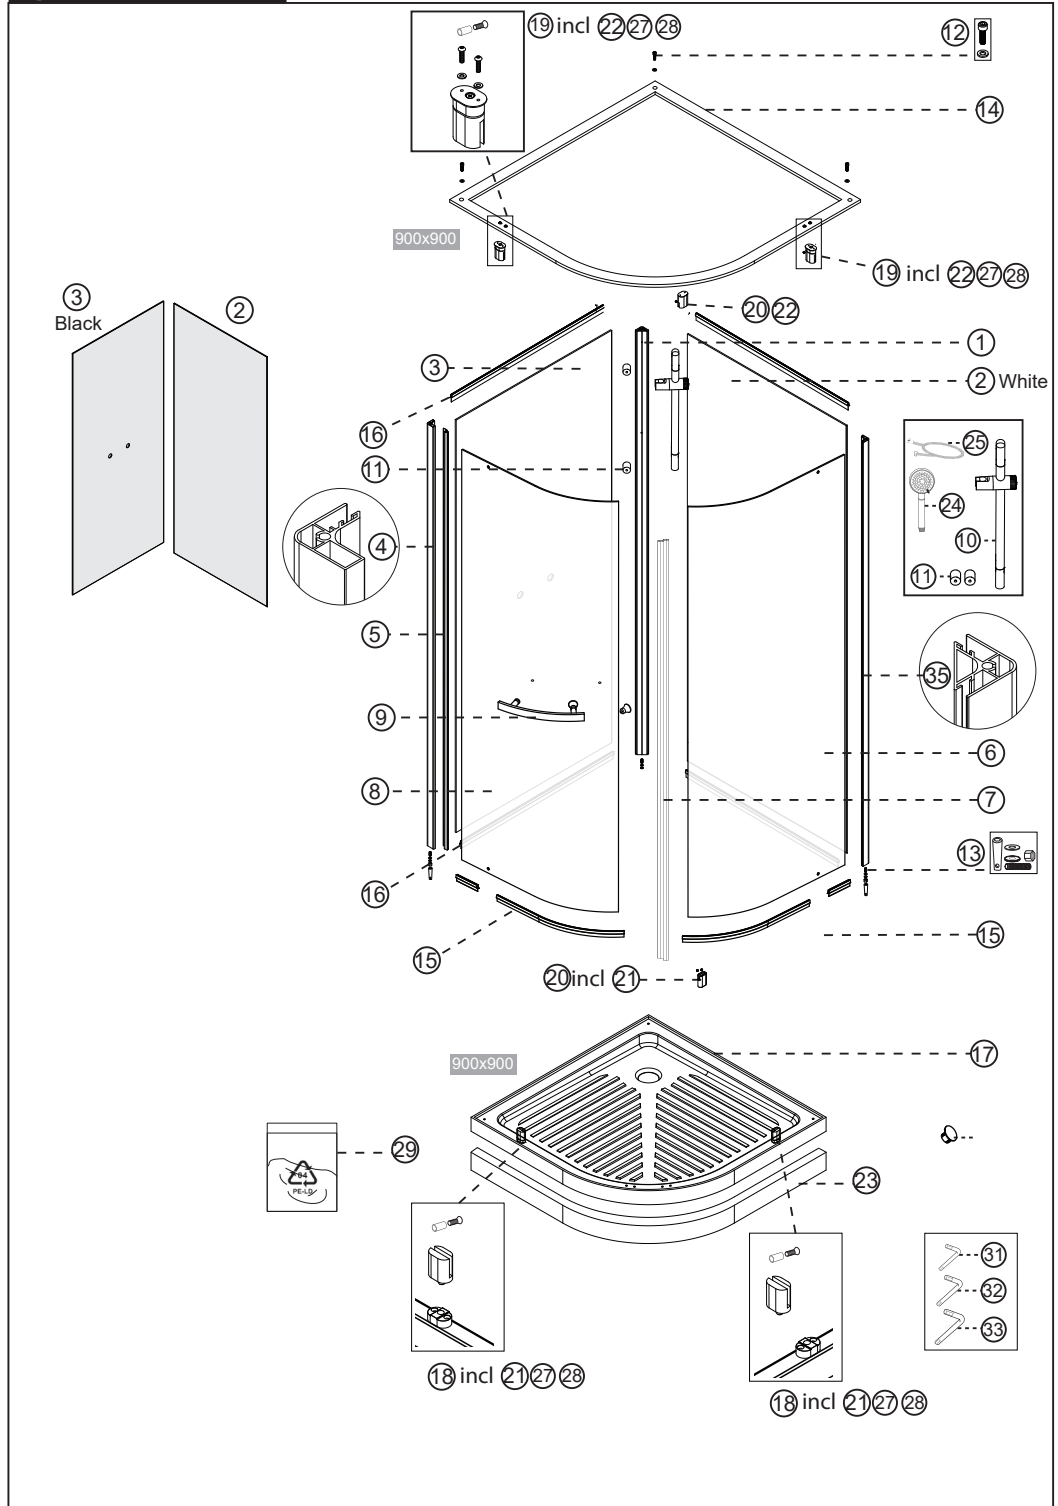

### Exploded View:

| <b>Drawing Nr.</b>         | <b>Art Nr.</b> | <b>Description</b>   | <b>Unit</b> |
|----------------------------|----------------|--|-------------|
| 1                          | <b>9260-A</b>  | Corner profile on back panel for all Ocean cabins                  | pc          |
| 2                          | <b>9260-B</b>  | White Back panel without mixer hole for Ocean 90x90 square & round | pc          |
|                            | <b>9260-C</b>  | Black Back panel without mixer hole for Ocean 90x90 square & round | pc          |
| 3                          | <b>9260-H</b>  | White Back panel with mixer hole for Ocean 90x90 square & round    | pc          |
|                            | <b>9260-J</b>  | Black Back panel with mixer hole for Ocean 90x90 square & round    | pc          |
| 4                          | <b>9260-O</b>  | Connecting profile for Ocean door side                             | pc          |
| 5                          | <b>9260-P</b>  | Water proof gasket on door for Ocean                               | pc          |
| 6                          | <b>9260-Q</b>  | Fixed front panel for Ocean 90x90 round                            | pc          |
| 7                          | <b>9260-U</b>  | Magnetic gasket on door for Ocean round                            | pc          |
| 8                          | <b>9260-V</b>  | Door glass for Ocean 90x90 round                                   | pc          |
| 9                          | <b>9260-Z</b>  | Stainless steel handle set for Ocean round                         | pc          |
| 10                         | <b>9261-B</b>  | Sliding bar for Ocean CC-420mm                                     | pc          |
| 11 & 30                    | <b>9261-C</b>  | Sliding bar connector for Ocean                                    | set         |
| 12 & 13<br>31, 32, 33 & 36 | <b>9261-D</b>  | Screw bag for Ocean cabin with hex keys                            | set         |
| 14                         | <b>9261-E</b>  | Upper frame profile for Ocean round 90x90                          | pc          |
| 15                         | <b>9261-J</b>  | Bottom gasket for Ocean  | pc          |
| 16                         | <b>9261-K</b>  | Back panel gasket for Ocean  | pc          |
| 17                         | <b>9261-L</b>  | Complete tray set for Ocean 90x90 round                            | set         |
| 18, 21, 27 & 28            | <b>9261-P</b>  | Lower rotatable glass clip set for Ocean incl screws               | set         |
| 19, 22, 27 & 28            | <b>9261-Q</b>  | Upper rotatable glass clip set for Ocean incl screws               | set         |
| 20                         | <b>9261-R</b>  | Plastic clip on fix door for Ocean incl screws                     | set         |
| 23                         | <b>9261-T</b>  | Tray skirt for Ocean 90x90 round                                   | pc          |
| 24                         | <b>9321-G</b>  | Hand shower  | pc          |
| 25                         | <b>9306220</b> | Shower hose  | pc          |
| 29                         |                | Lubrication for hinges   | pc          |
| 34                         |                | Assembly accessory for shower bar                                  | pc          |
| 35                         | <b>9306567</b> | Connecting profile for Ocean fixed panel side                      | pc          |
| 37                         |                | Plastic covers for corner profile                                  | set         |