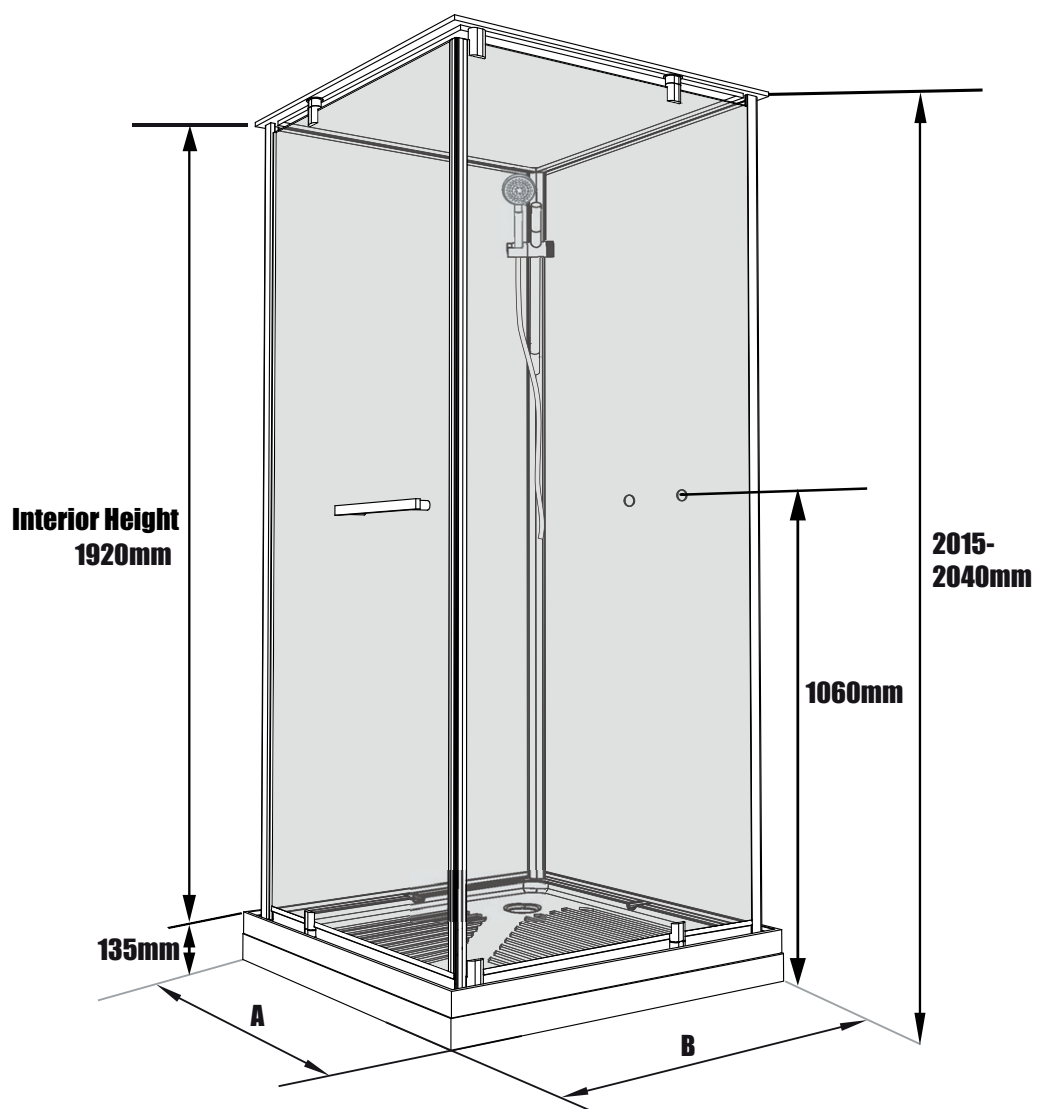

# OCEAN C

Model	A	B
90x90	900mm	900mm
80x80	800mm	800mm
70x90 (reversible)	700/900mm	900/700mm